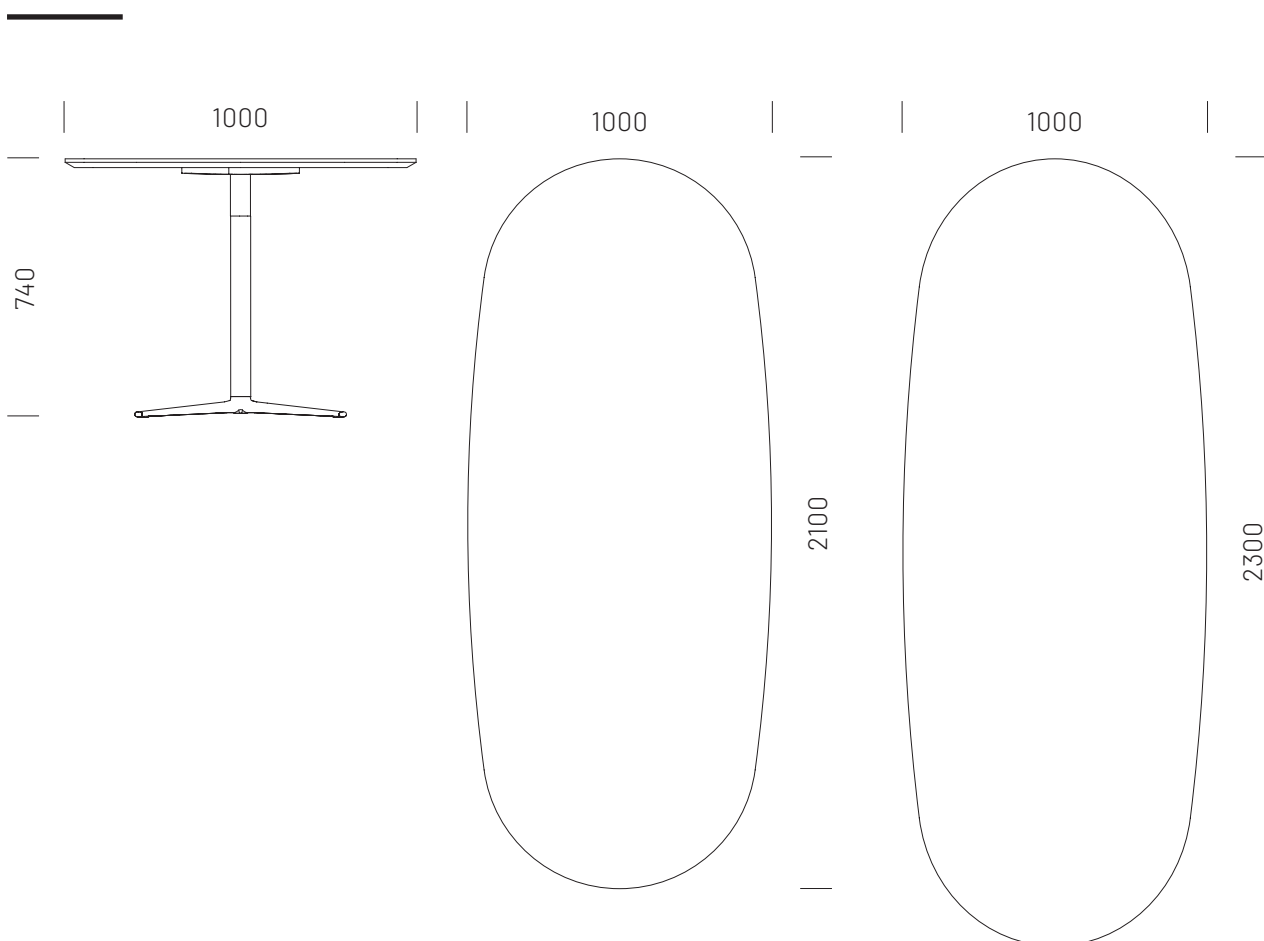

Méretetek:

Közepes asztal:
2100 × 1000 × 740 mm (H × Sz × M)
Súly: 41 kg

Nagy asztal:
2300 × 1000 × 740 mm (H × Sz × M)
Súly: 43,5 kg

EN

There are many different ways to make an impression – the invisible dynamics enter in motion at the moment when someone steps into a meeting room. PARTNERSHIP evokes quiet confidence which can serve as a foundation of ambiance in every meeting. The classic aesthetics, stringent lines along with the smooth surface revealing the woodgrain are soothing to the eye. Sophisticated platform for presentations or meetings with the opportunity of built-in electrical outlets.

Dimensions:

Medium conference table:
2100 × 1000 × 740 mm (L × W × H)
Weight: 41 kg

Large conference table:
2300 × 1000 × 740 mm (L × W × H)
Weight: 43,5 kg

Tanúsítványok/Certificates:

Stabilitás és biztonság/
Stability and safety:
EN 12521:2016
EN 15372:2016

- 2 db EVOLINE Flip Top Push Data M, 2 x dugalj, fekete, nemesacél EAN: 4044657014528 / 2 EVOLINE Flip Top Push Data M, 2x power socket, brushed stainless steel EAN: 4044657014528
- 1 db EVOLINE Függőleges kábelsatorna fekete műanyag EAN: 4251396917106 / 1 EVOLINE Wirelane cable channel, black, plastic EAN: 4251396917106
- 1 db EVOLINE Kábelsín Prisma 1152 mm hosszú fekete műanyag EAN: 8022543082413 / 1 EVOLINE Cable trail Prisma 1152 mm, black, plastic EAN: 8022543082413
- 9 db EVOLINE Vízszintes kábelsatorna Prisma fekete műanyag EAN: 8022543082420 / 9 EVOLINE Horizontal cable channel Prisma, black, plastic EAN: 8022543082420