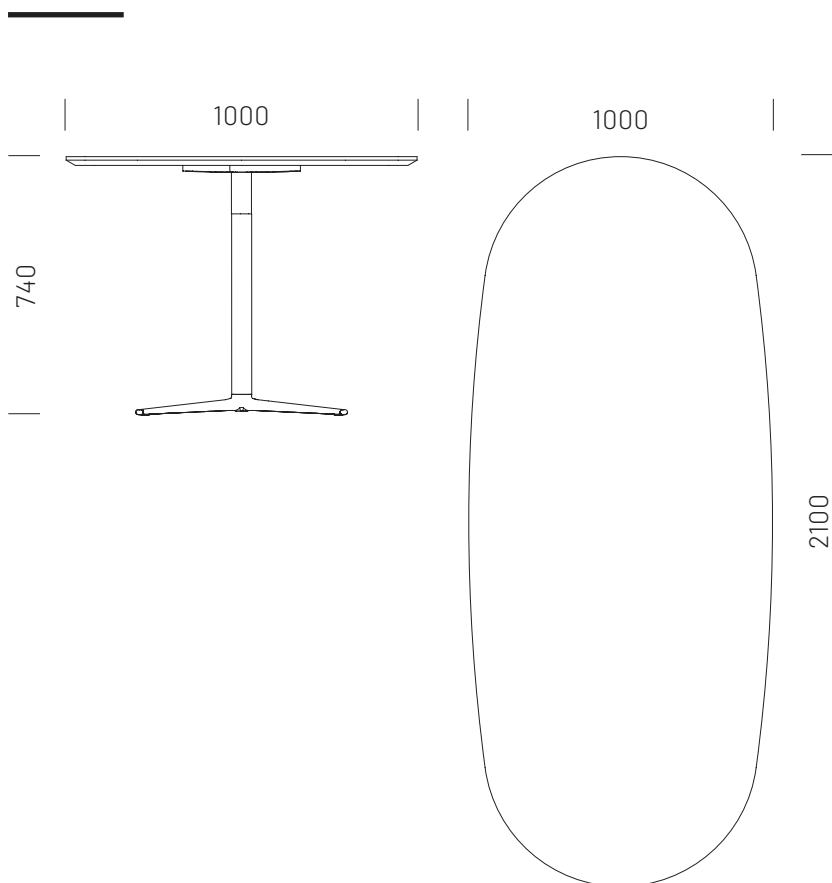

A PARTNERSHIP nagy méretének (2400 mm x 1000 mm) és a központi alumínium asztallábainak köszönhetően akár 8 FLAGSHIP karfás szék elhelyezésére is alkalmas.

Méretetek:

2400 × 1000 × 740 mm (H × Sz × M)

Súly: 44,7 kg

The classic aesthetics, stringent lines along with the smooth surface revealing the woodgrain are soothing to the eye. Sophisticated platform for presentations or meetings with the opportunity of built-in electrical outlets. PARTNERSHIP, due to its large size (2400 mm x 1000 mm) and central aluminium bases, can accommodate up to 8 FLAGSHIP armchairs.

Dimensions:

2100 × 1000 × 740 mm (L × W × H)

Weight: 44,7 kg