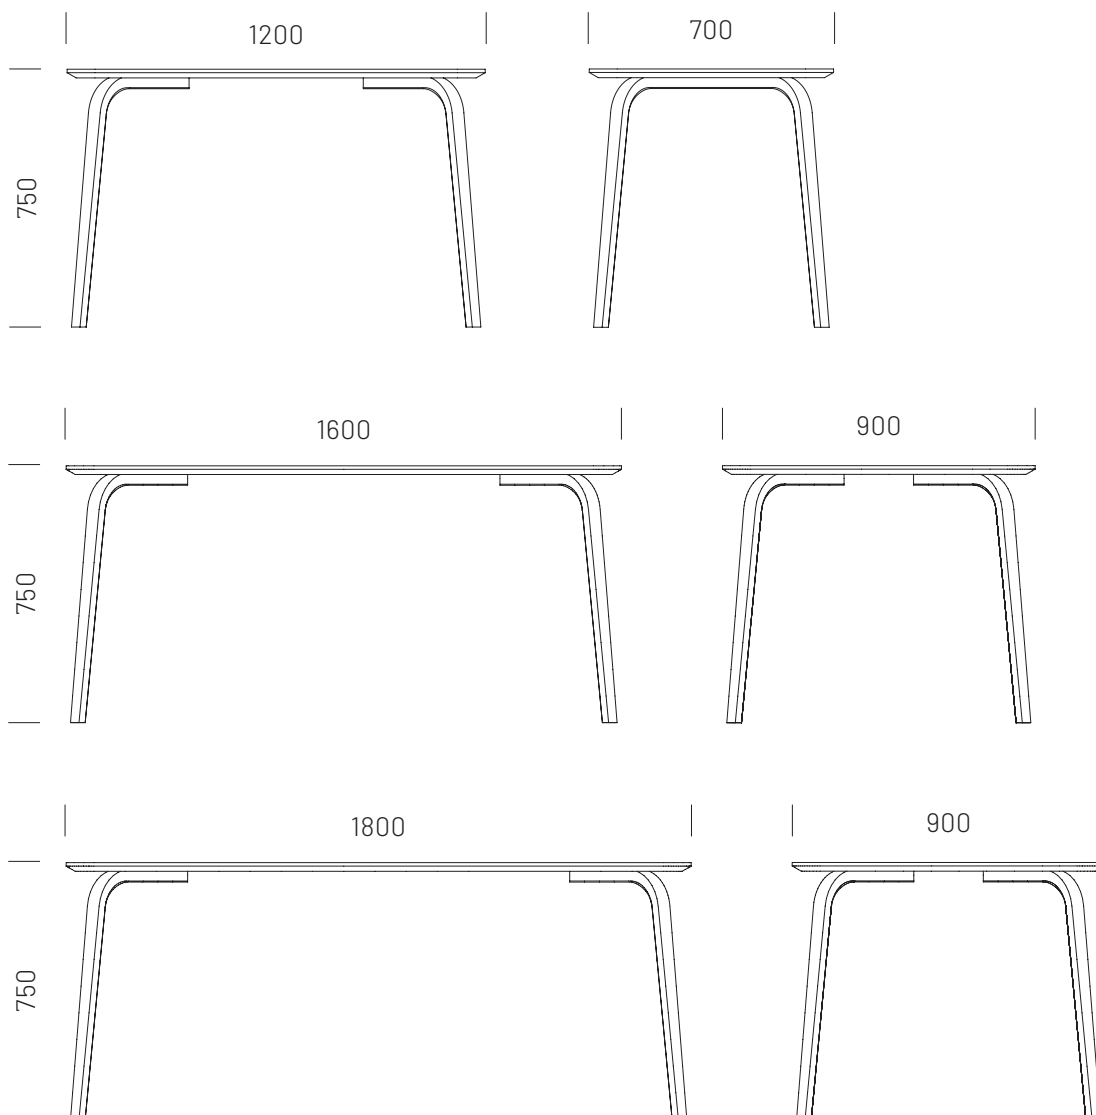

To enhance ambience and accentuate on maximum comfort, FLAGSHIP armchairs are recommended for larger type of MOTHERSHIP dining table (1600 × 900).

Dimensions:

Table size:

1200 × 700 × 750 mm (L × W × H)

Weight: 21 kg

Medium table size:

1600 × 900 × 750 mm (L × W × H)

Weight: 28,3 kg

Large table size:

1800 × 900 × 750 mm (L × W × H)

Weight: 30,5 kg