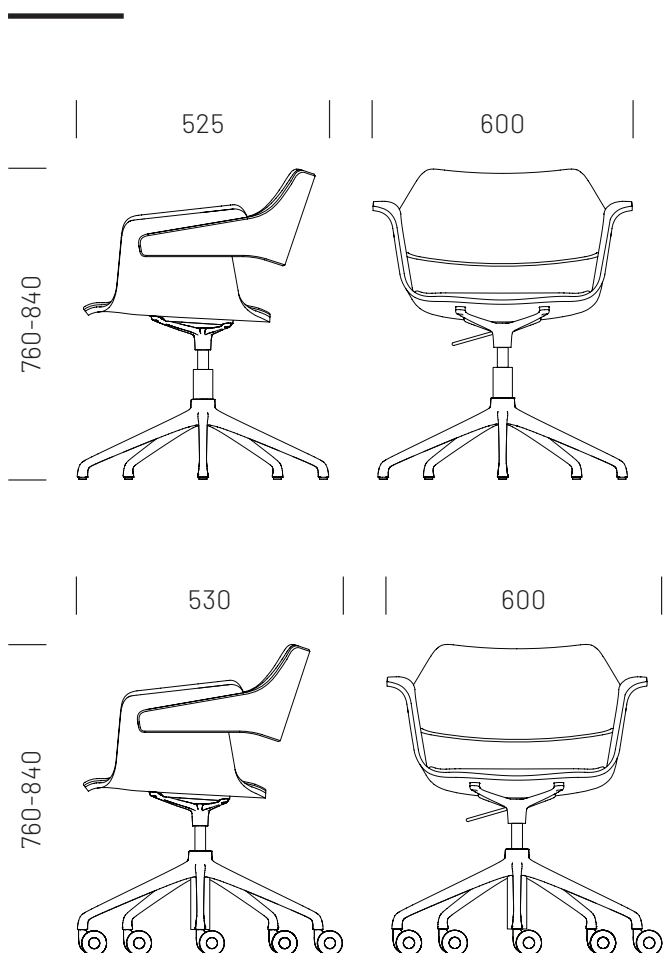

Méretetek:

Állítható magasságú karfás forgószék:

525 × 600 × 760-840 mm (H × Sz × M)

Ülésmagasság: 450-530 mm

Ülésszélesség: 400 mm

Ülésmélység: 425 mm

Súly: 6,5 kg

Állítható magasságú görgős, karfás forgószék:

530 × 600 × 760-840 mm (H × Sz × M)

Ülésmagasság: 450-530 mm

Ülésszélesség: 400 mm

Ülésmélység: 425 mm

Súly: 7,5 kg

EN

FLAGSHIP is a new take on the classic genre of armchair. The seat shell embraces gently the body providing sufficient support for the lumbar region, arms can be rested on a delicate lift at a perfect height, and the curved edges on the seat pan as well as on the back follow softly the lines of the thighs and back without cutting into them. The armrest and backrest form an inherent unity with the upholstery which conforms seamlessly to the composition. A wealth of possibilities is at disposal when it comes to stylistic preferences – bases, legs and shells are freely able to be combined as the joints of each parts are compatible with each other.

Dimensions:

Height-adjustable swivel armchair:

525 × 600 × 760-840 mm (L×W×H)

Seat height: 450-530 mm

Seat width: 400 mm

Seat depth: 425 mm

Weight: 6,5 kg

Height-adjustable swivel armchair w/ castors:

530 × 600 × 760-840 mm (L×W×H)

Seat height: 450-530 mm

Seat width: 400 mm

Seat depth: 425 mm

Weight: 7,5 kg

Tanúsítványok / Certificates:

Stabilitás és biztonság / Stability and safety:
MSZ EN 12520:2016
MSZ EN 16139:2013