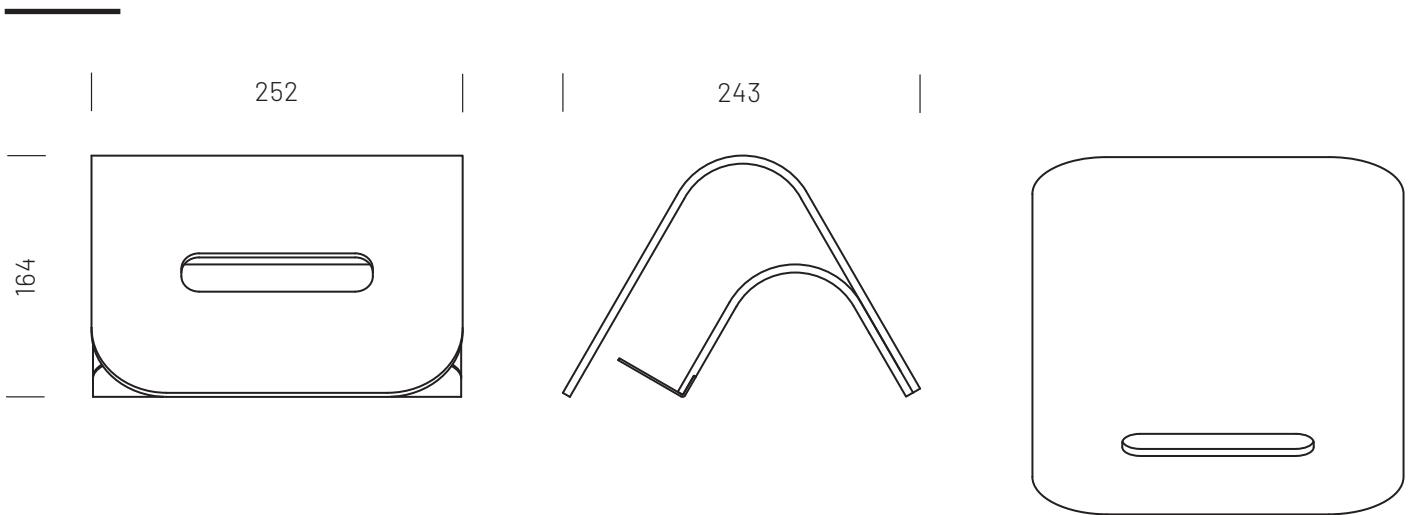

# CADET

---

Year  
2022

Tissue dispenser

Designer  
**Anna Kovács**

PLYDESIGN

Nowadays, tissue boxes are entirely made of paper which is highly praiseworthy in terms of sustainability and recycling. The CADET dispenser prevents the tissue box from any unfortunate spillage and soaking as the plywood body embraces it, and the metal retaining bracket keeps it above the tabletop. Compared to peer tissue dispensers, CADET offers a more comfortable use due to the slantwise position of the aperture. The curvey shape of CADET tissue dispenser makes a cohesive look with the other members of the WAVE collection.

Dimensions:  
252 × 243 × 164 mm (L×W×H)  
Weight: 1 kg

**Materials & *colour options***