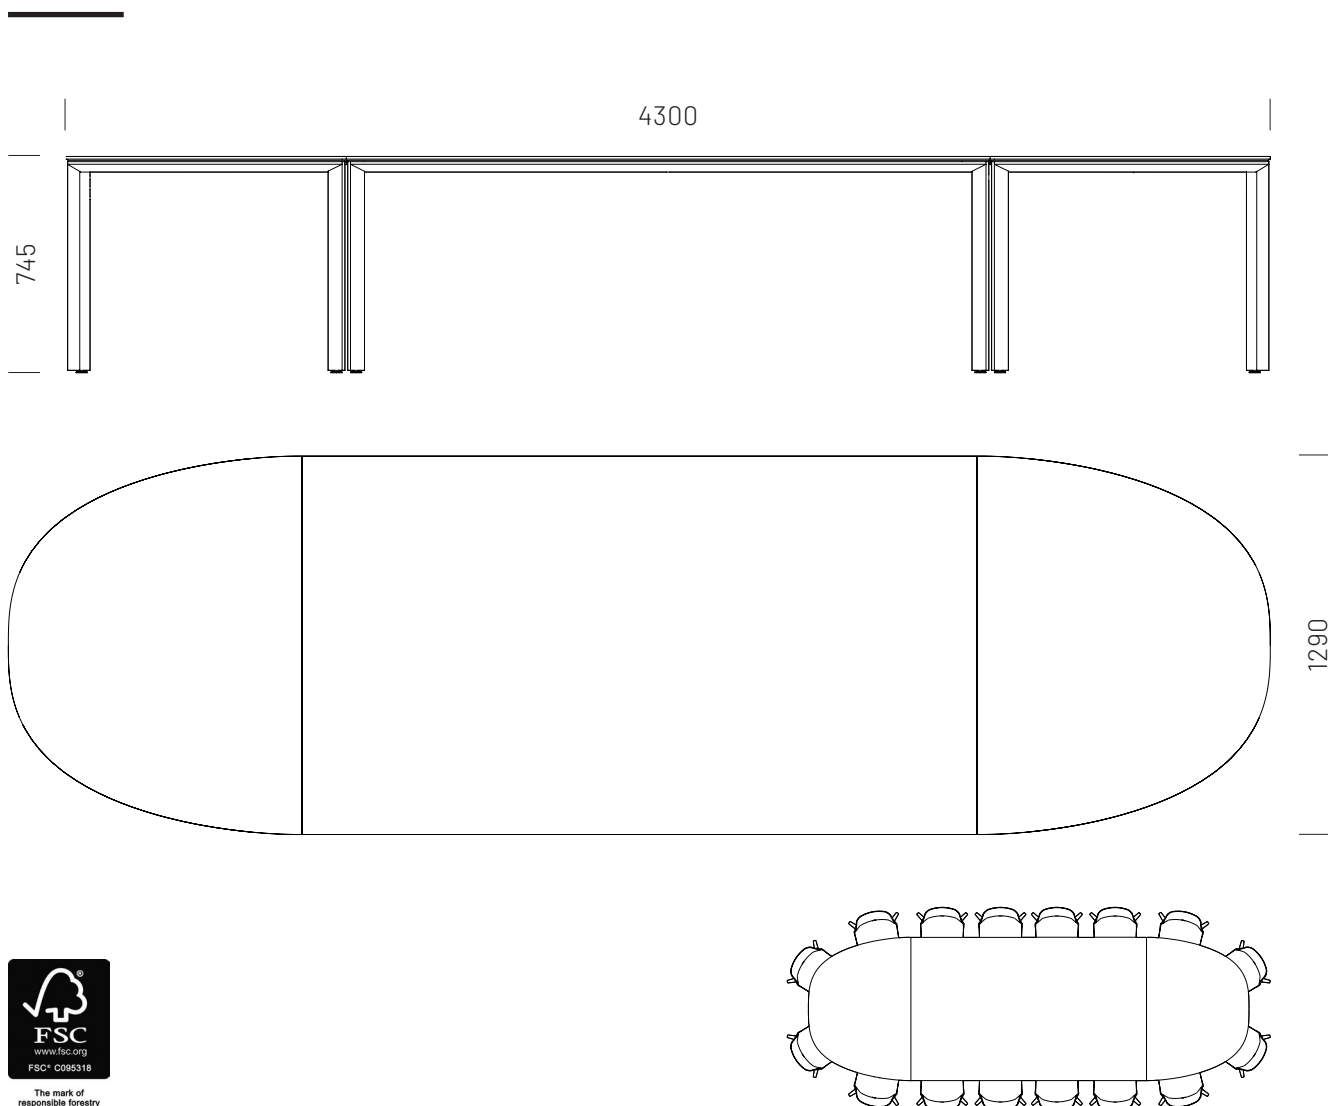

Méretetek:

4300 × 1290 × 745 mm (H × Sz × M)

Súly: 130 kg

EN

The large table's modular structure and stability are made possible by a concealed metal structure to which a veneered layer is fixed. The metal legs are also covered with solid wood. Disassembling the legs allows smooth shipping and an economical, smaller size of the box. The table consists of three parts joined to each other by metal elements folded under the bolt when they are used separately to avoid losing them and prevent them from swinging in vain. The ADMIRAL table complies with the complex system of protocol and etiquette of diplomacy, proving the design brand's ability to bring about a remarkable furniture design according to a specific set of requirements. The table is available only in American walnut finish. The table is available only in American walnut finish.

Dimensions:

4300 × 1290 × 745 mm (L × W × H)

Weight: 130 kg

The mark of responsible forestry