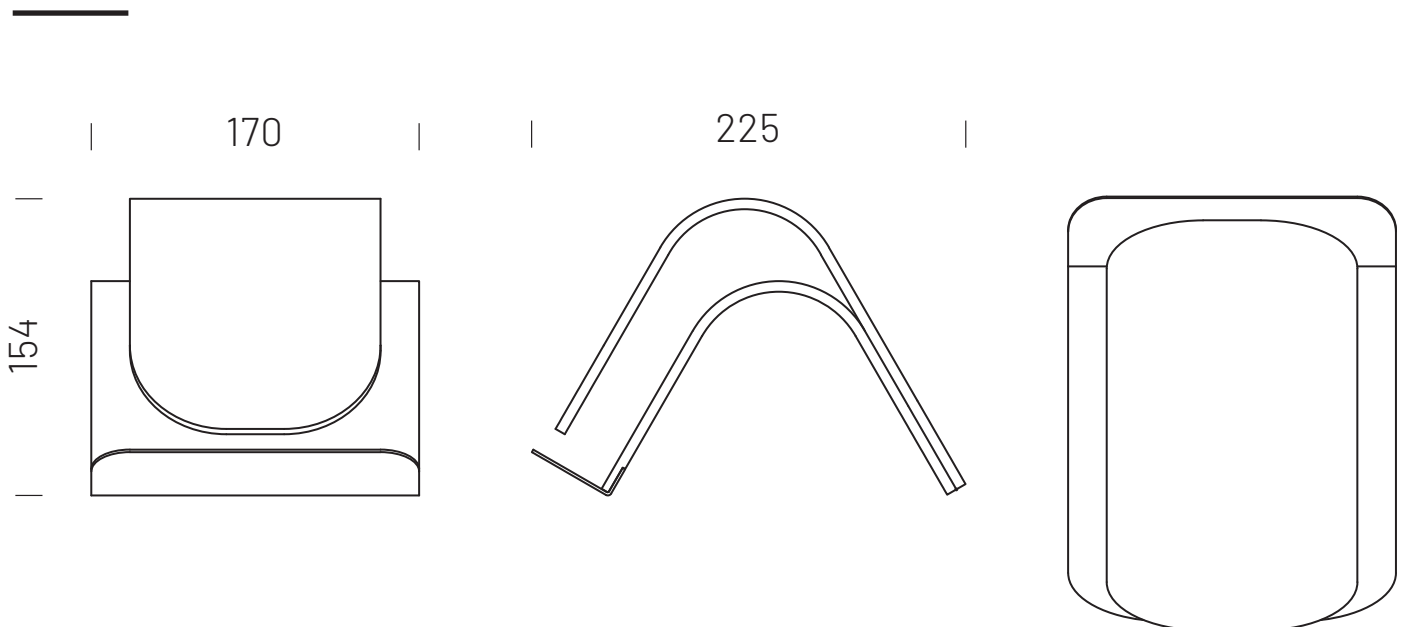

Méretetek:

170 × 225 × 154 mm (H × Sz × M)

Súly: 0,75 kg

EN

Even the tiniest elements can have a significant impact on visual harmony. The PILOT napkin holder humbly offers serviettes on the dining table while its soft, wavy lines attract attention. Depending on your preferences, we provide a wide range of colours embracing the warmth of the American walnut, European oak or the playful tones of claret, blue, green and peach. The metal parts are available in black and white.

Dimensions:

170 × 225 × 154 mm (L×W×H)

Weight: 0,75 kg

The mark of responsible forestry

Anyagok & *szín*opciók
Materials & *colour* options

FAFELÜLETEK / WOODEN SURFACES

Amerikai dió/American walnut

Európai tölgy/European oak