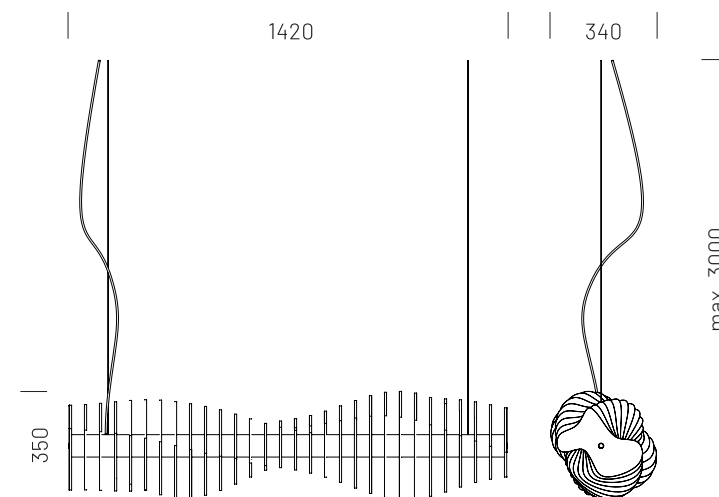

Dimensions:

1420 x 350 x 340 mm (L x W x H)

Maximum hanging length: 3000 mm

Weight: 11 kg

SURFACE	SIZE	PRICE
Lacquered oak / walnut	1420 x 350	2 218 EUR

Our lead time varies between 2 to 10 weeks depending on order quantities. We keep a 50+ stock from most of our products in European oak and American walnut clear lacquered finish. All products have a 3-year warranty. Please note these are Ex-work and VAT-exclusive prices, only including the packaging.

Optical system:

Lifetime: 50000 hours (L-70)
Lightsource: Osram LED modul

The mark of responsible forestry