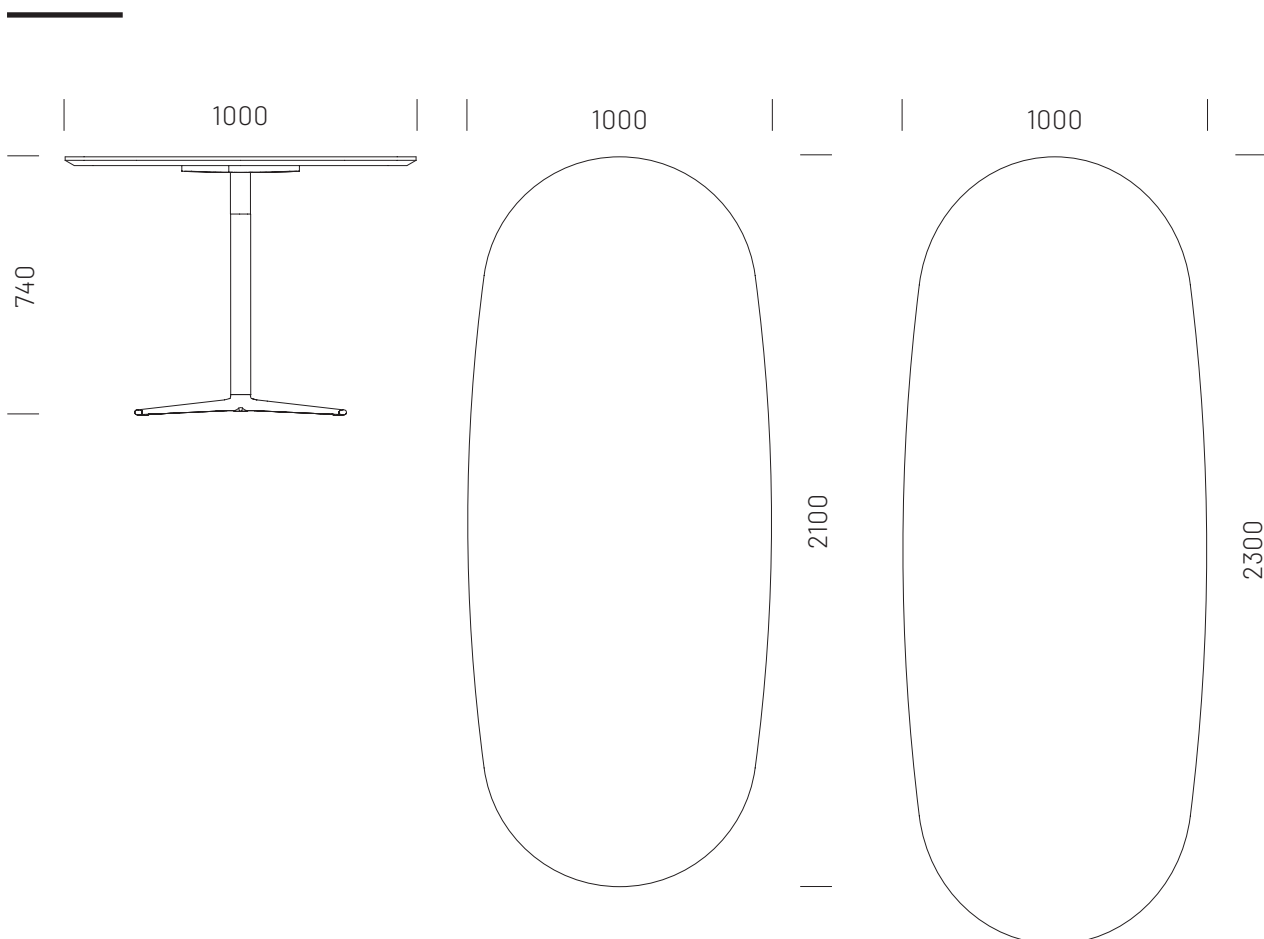

Méretetek:

Közepes asztal:
2100 × 1000 × 740 mm (H × Sz × M)
Súly: 41 kg

Nagy asztal:
2300 × 1000 × 740 mm (H × Sz × M)
Súly: 43,5 kg

EN

There are many different ways to make an impression – the invisible dynamics enter in motion at the moment when someone steps into a meeting room. PARTNERSHIP evokes quiet confidence which can serve as a foundation of ambiance in every meeting. The classic aesthetics, stringent lines along with the smooth surface revealing the woodgrain are soothing to the eye. Sophisticated platform for presentations or meetings with the opportunity of built-in electrical outlets.

Dimensions:

Medium conference table:
2100 × 1000 × 740 mm (L × W × H)
Weight: 41 kg

Large conference table:
2300 × 1000 × 740 mm (L × W × H)
Weight: 43,5 kg

Tanúsítványok/Certificates:

Stabilitás és biztonság/
Stability and safety:
EN 12521:2016
EN 15372:2016

- 2 db EVOLine Flip Top Push Data M, 2 x dugalj, fekete, nemesacél EAN: 4044657014528 / 2 EVOLine Flip Top Push Data M, 2x power socket, brushed stainless steel EAN: 4044657014528
- 1 db EVOLine Független kábelcsatorna fekete műanyag EAN: 4251396917106 / 1 EVOLine Wirelane cable channel, black, plastic EAN: 4251396917106
- 1 db EVOLine Kábelcsin Prisma 1152 mm hosszú fekete műanyag EAN: 8022543082413 / 1 EVOLine Cable trail Prisma 1152 mm, black, plastic EAN: 8022543082413
- 9 db EVOLine Vízszintes kábelcsatorna Prisma fekete műanyag EAN: 8022543082420 / 9 EVOLine Horizontal cable channel Prisma, black, plastic EAN: 8022543082420