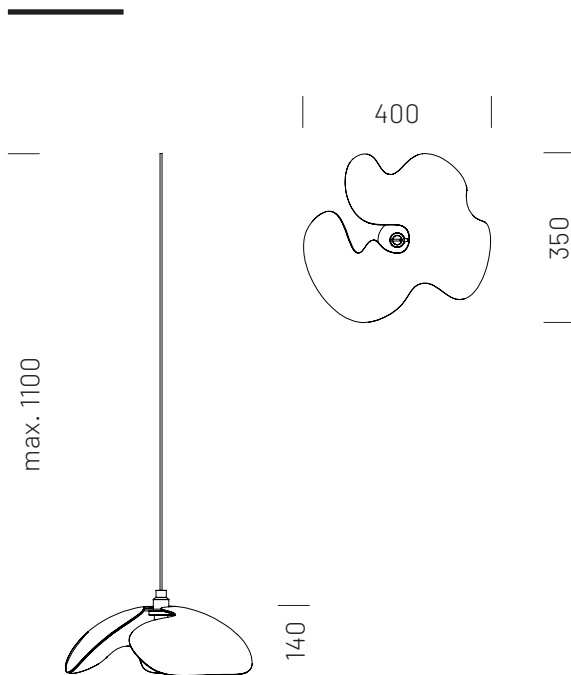

Méretek:

400 x 350 x 140 mm (H x Sz x M)

Maximum függesztési hossz: 1100 mm

Súly: 1 kg

EN

The FLESUS lamp combines the beauty of calligraphic art with modern design innovation. The lamp's design results from a creative and meditative process, producing organic, amoeba-like shapes. These biomorphic figures embrace the luminaire in a hemispherical form, creating a unique visual experience. The FLESUS lamp entails Plydesign's expertise and the experiment of veneer technology to create a unique and highly aesthetic luminaire. This lamp is not just a light source but a true work of art that creates a unique atmosphere in any space.

Dimensions:

400 x 350 x 140 mm (L x W x H)

Maximum hanging length: 1100 mm

Weight: 1 kg

Modul fényáram: 470 lm / Modul Flux: 470 lm Színhőmérséklet / Color Temperature: 2700K
Színvisszaadás: CRI>80 / Color Rendering Index >80
Teljesítmény: 4 W / System Power: 4 W Tápfeszültség: 230 V, 50 Hz / Power Supply: 230 V, 50 Hz