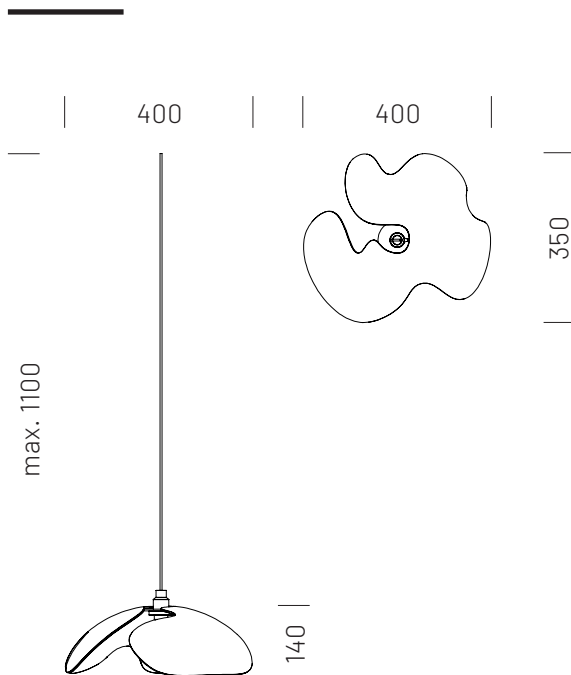

Méretek:

400 x 400 x 140 mm (H x Sz x M)

Maximum függesztési hossz: 1100 mm

Súly: 1 kg

EN

The FLESUS lamp combines the beauty of calligraphic art with modern design innovation. The lamp's design results from a creative and meditative process, producing organic, amoeba-like shapes. These biomorphic figures embrace the luminaire in a hemispherical form, creating a unique visual experience. The FLESUS lamp entails Plydesign's expertise and the experiment of veneer technology to create a unique and highly aesthetic luminaire. This lamp is not just a light source but a true work of art that creates a unique atmosphere in any space.

Dimensions:

400 x 400 x 140 mm (L x W x H)

Maximum hanging length: 1100 mm

Weight: 1 kg

Modul fényáram Direkt: 1521 lm / Modul Flux Direct: 1521 lm
Színhőmérséklet / Color Temperature:
1. 2700-6500 K
2. 2700-6500 K + RGB
Színvisszaadás: CRI>80 / Color Rendering Index >80
Teljesítmény direkt: 14 W / System Power Direct: 14 W
Tápfeszültség: 230 V, 50 Hz / Power Supply: 230 V, 50 Hz