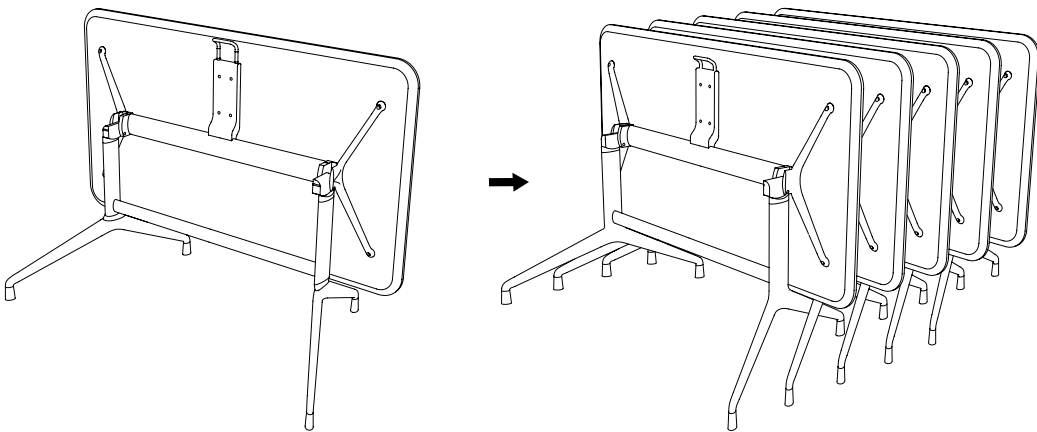

## EN

MOTHERSHIP tilting table adapts to the contemporary lifestyle which involves dynamic changing of settings in an interior or moving frequently. The tilting base allows public spaces to transform a place in an efficient way and to store a large amount of desks without problem. The Mothership Office tables, available in two sizes - 1400 × 800 mm and 1600 × 800 mm - offer an ideal setting for office areas both for domestic and contract environments. The tilting base allows mobility in the workspace and efficient storage of multiple desks.

Dimensions:

Medium tilting table:

1400 × 800 × 705 mm (L×W×H)

Weight: 31,7 kg

Large tilting table:

1600 × 800 × 705 mm (L×W×H)

Weight: 34,8 kg

The mark of  
responsible forestry

Láb opciók / Feet options:

**Tanúsítványok/Certificates:**

Stabilitás és biztonság/  
Stability and safety:  
EN 12521:2016  
EN 15372:2016

Felületi ellenállás/  
Surface resistance:  
EN 12720:2009+A1:2013  
SIS 83 91 17 2) or EN 15186 3)  
EN 12722:2009+A1:2013  
EN 12721:2009+A1:2013  
NS 8061  
EN ISO 105-E04:2013