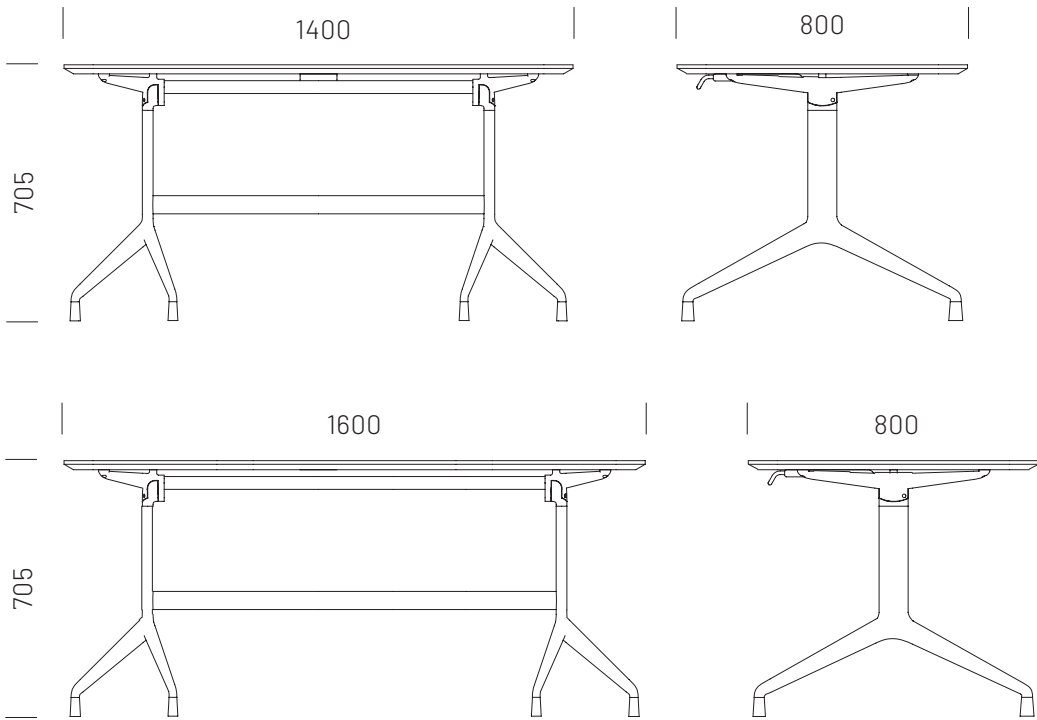

Dimensions:

Medium tilting table:

1400 × 800 × 705 mm (L×W×H)

Weight: 31,7 kg

Large tilting table:

1600 × 800 × 705 mm (L×W×H)

Weight: 34,8 kg

## EN

MOTHERSHIP tilting table adapts to the contemporary lifestyle which involves dynamic changing of settings in an interior or moving frequently. The tilting base allows public spaces to transform a place in an efficient way and to store a large amount of desks without problem. The Mothership Office tables, available in two sizes - 1400 × 800 mm and 1600 × 800 mm - offer an ideal setting for office areas both for domestic and contract environments. The tilting base allows mobility in the workspace and efficient storage of multiple desks.

Dimensions:

Medium tilting table:

1400 × 800 × 705 mm (L×W×H)

Weight: 31,7 kg

Large tilting table:

1600 × 800 × 705 mm (L×W×H)

Weight: 34,8 kg

The mark of  
responsible forestry