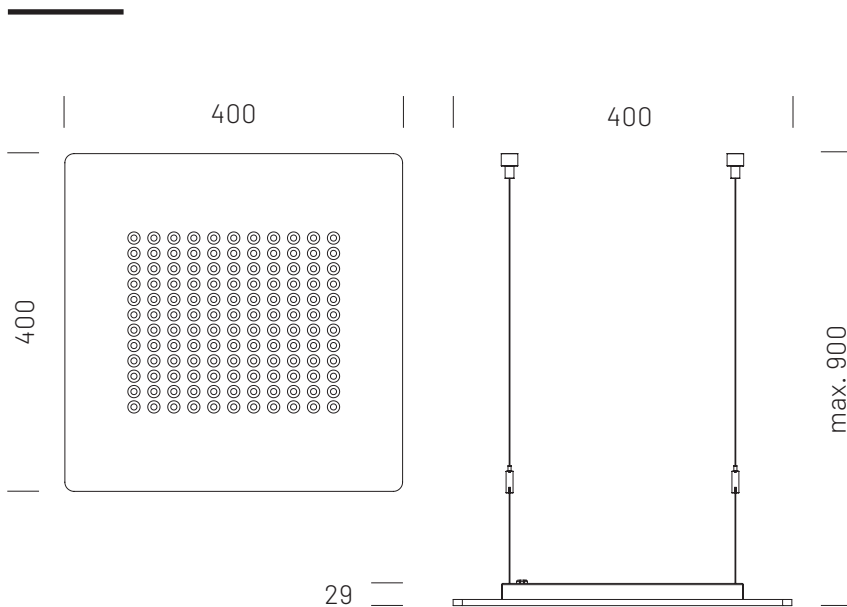

Méretek:

400 × 400 × max. 29 mm (H × Sz × M)

Maximum függesztési hossz: 900 mm

Súly: 2 kg

EN

Professional LED lighting fixture for both ceiling and suspended ceilings. It has excellent reflection; direct, indirect, or an indirect radiant version. The body of the lamp is made of plywood which brings warmth and a piece of nature into any spaces. The SILURUS-PLY lamp is available both in American walnut and European oak.

Dimensions:

400 × 400 × 29 mm (L × W × H)

Maximum hanging length: 900 mm

Weight: 2 kg

Modul fényáram Direkt: 4100 lm / Modul Flux Direct: 4100 lm
Indirekt: 1030 lm / Indirect: 1030 lm
Színhőmérséklet: 3000 K / Color Temperature: 3000 K
Színvisszaadás: CRI>80 / Color Rendering Index >80
Teljesítmény direkt: 30.4 W / System Power Direct: 30.4 W
Indirekt: 7.6 W / Indirect: 7.6 W
Tápfeszültség: 230 V, 50 Hz / Power Supply: 230 V, 50 Hz