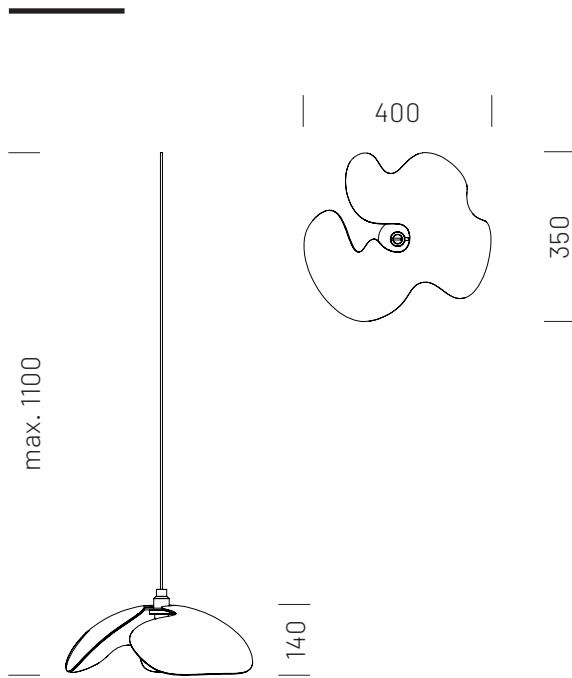

# FLESUS

---

Year  
2024

Lamp

Designer  
**Ramón Nieto**

PLYDESIGN

The FLESUS lamp combines the beauty of calligraphic art with modern design innovation. The lamp's design results from a creative and meditative process, producing organic, amoeba-like shapes. These biomorphic figures embrace the luminaire in a hemispherical form, creating a unique visual experience. The FLESUS lamp entails Plydesign's expertise and the experiment of veneer technology to create a unique and highly aesthetic luminaire. This lamp is not just a light source but a true work of art that creates a unique atmosphere in any space.

Dimensions:

400 x 350 x 140 mm (L x W x H)

Maximum hanging length: 1100 mm

Weight: 1 kg

Modul Flux Direct: 470 lm  
Color Temperature: 2700K  
Color Rendering Index: CRI>80  
System Power: 4 W  
Power Supply: 230 V, 50 Hz