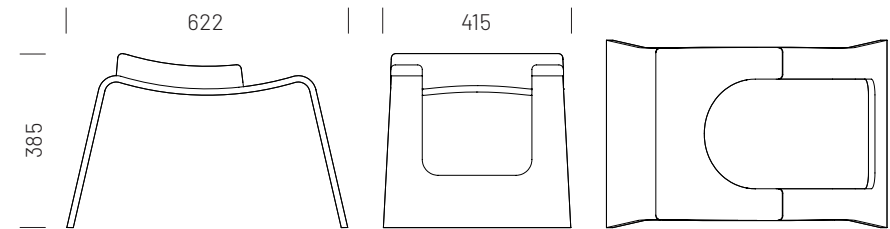

SURFACE	UPHOLSTERY	PRICE
Lacquered beech	Gray leather	118 EUR
Lacquered oak / walnut	Gray leather	148 EUR
Stained beech	Gray leather	148 EUR

Our lead time varies between 2 to 10 weeks depending on order quantities. All products have a 3-year warranty. Please note these are Ex-work and VAT-exclusive prices, only including the packaging.