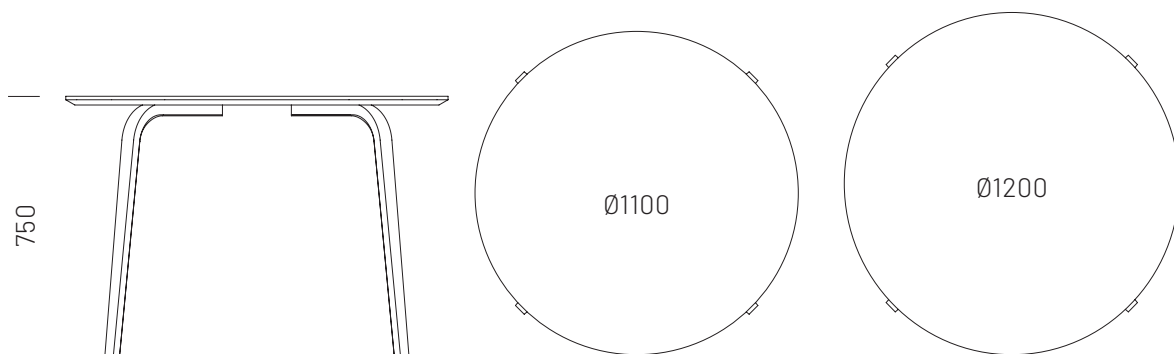

Ø1100 × 750 mm (D×M)

Súly: 20,5 kg

Nagy körasztal:

Ø1200 × 750 mm (D×M)

Súly: 23,4 kg

EN

Tea tables may entail many functions – a furniture piece representing a quiet corner with our familiar and aesthetic objects such as a table lamp, a vase with fresh flowers.

Dimensions:

Square tea table:

700 × 700 × 750 mm (L×W×H)

Weight: 13,1 kg

Round tea table:

Ø900 × 750 mm (D×H)

Weight: 15,5 kg

Medium round tea table:

Ø1100 × 750 mm (D×H)

Weight: 20,5 kg

Large round tea table:

Ø1200 × 750 mm (D×M)

Weight: 23,4 kg

The mark of
responsible forestry

Tanúsítványok/Certificates:

Stabilitás és biztonság/
Stability and safety:
EN 12521:2016
EN 15372:2016