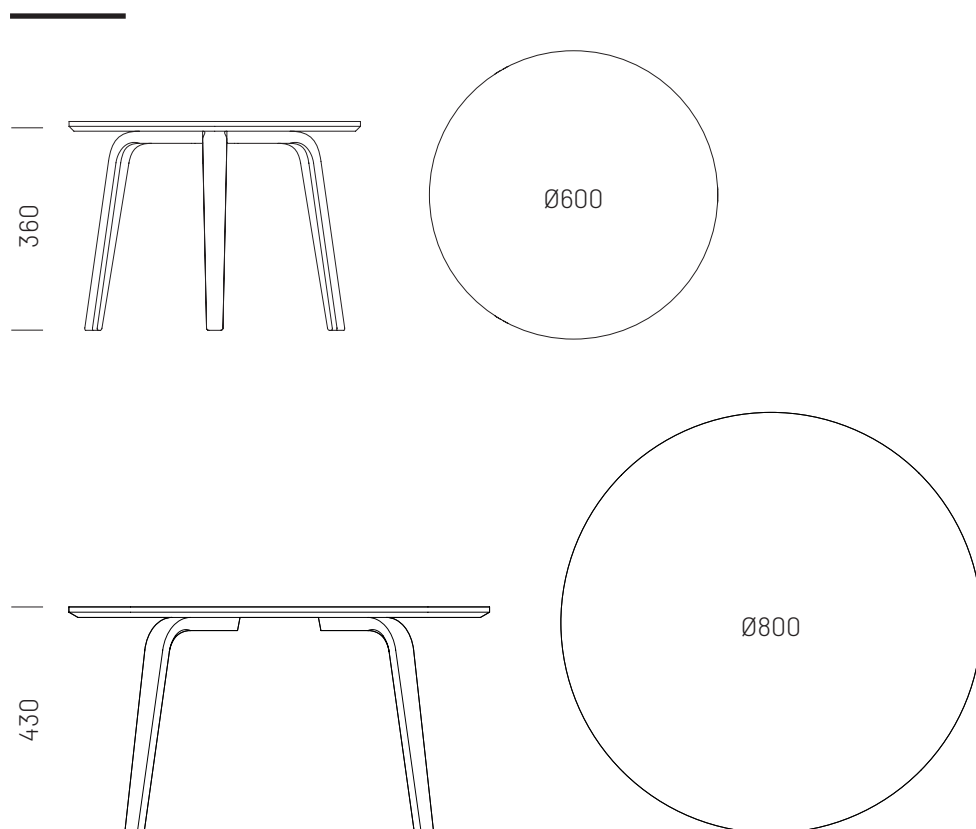

SUBMARINE

Year
2021

Nesting coffee table set

Designer
András Kerégyártó

PLYDESIGN

A coffee table plays an essential role in the living room — a display for our art albums, candles, or treasured ceramic bowl filled with flavoury fruits. SUBMARINE with round or oval tabletop becomes a partner to the sofa or even to a FLAGSHIP armchair where we spend a cosy afternoon with our readings and a cup of tea at arm's length. The SUBMARINE 2-piece coffee table set provides a space-saving solution as the small table can slide under the other. By nesting the small table underneath the larger one, there is a possibility to expand the surface at our disposal. The minimalistic and sleek design combined with the warmth of wood welcomes guests in an enticing and alluring way in any living room.

Dimensions:

Small coffee table:

Ø600 × 360 mm (D×H)

Weight: 5 kg

Large coffee table:

Ø800 × 430 mm (D×H)

Weight: 9,1 kg

Certificates: