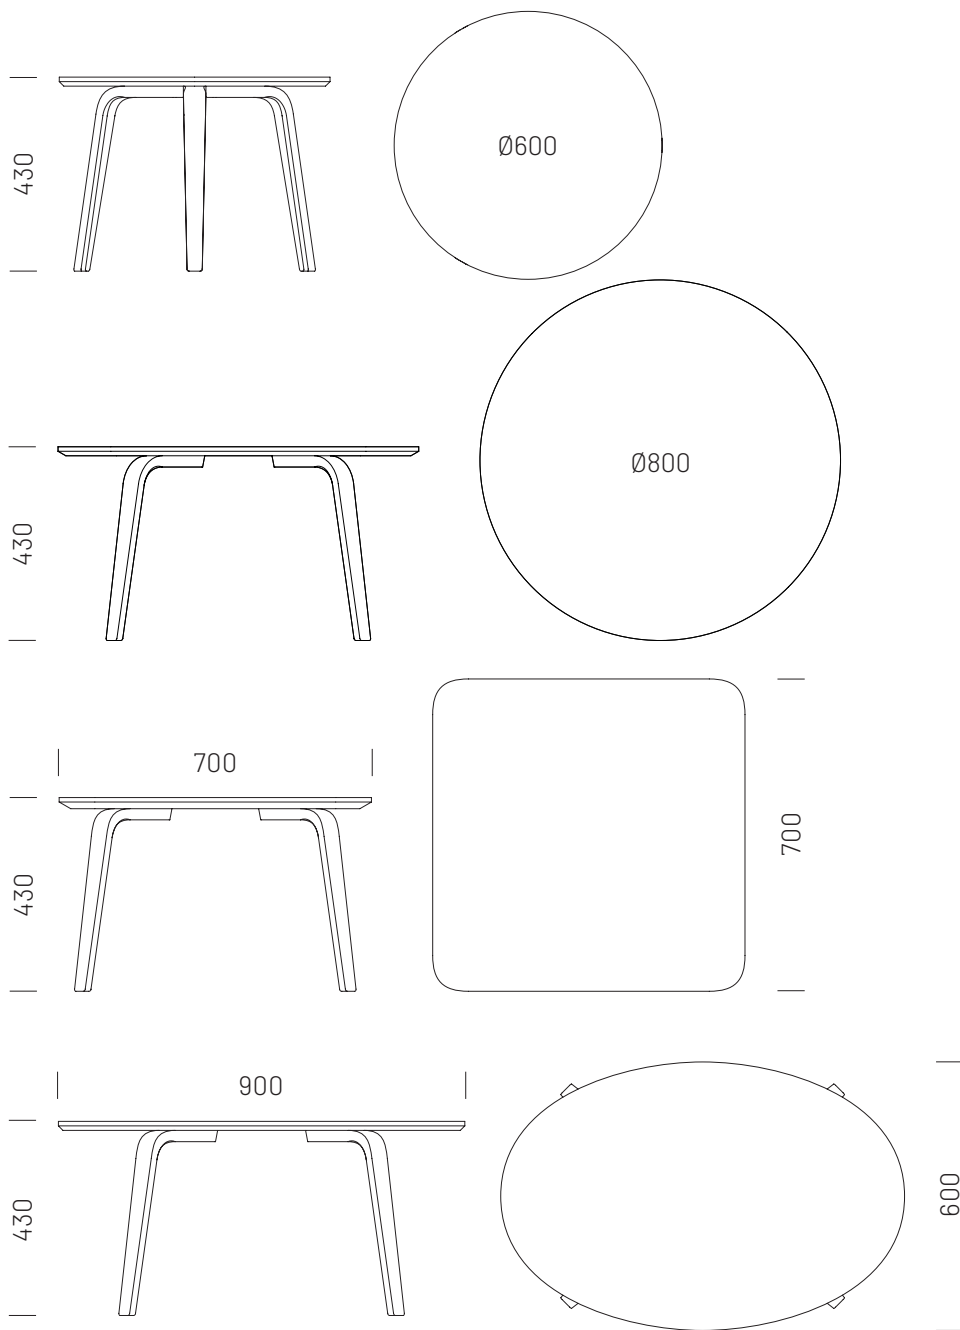

Méretek:

Körasztal:

Ø600 × 430 mm (D×M)

Súly: 5,9 kg

Nagy körasztal:

Ø800 × 430 mm (D×M)

Súly: 9,1 kg

Négyzetes asztal:

700 × 700 × 430 mm (H × Sz × M)

Súly: 9,8 kg

Ovális asztal:

900 × 600 × 430 mm (H × Sz × M)

Súly: 8,6 kg

EN

A coffee table plays an essential role in the living room – a display for our art albums, candles or our treasured ceramic bowl filled with flavoury fruits. SUBMARINE with round or oval tabletop becomes a partner to the sofa or even to a FLAGSHIP armchair where we spend a cosy afternoon with our readings and a cup of tea at arm's length.

Dimensions:

Round coffee table:

Ø600 × 430 mm (D×H)

Weight: 5,9 kg

Large round coffee table:

Ø800 × 430 mm (D×H)

Weight: 9,1 kg

Square coffee table:

700 × 700 × 430 mm (L × W × H)

Weight: 9,8 kg

Oval coffee table:

900 × 600 × 430 mm (L × W × H)

Weight: 8,6 kg

The mark of
responsible forestry

Tanúsítványok/Certificates:

Stabilitás és biztonság/
Stability and safety:
EN 12521:2016
EN 15372:2016
EN 15372:2016 L2
EN 1730:2013