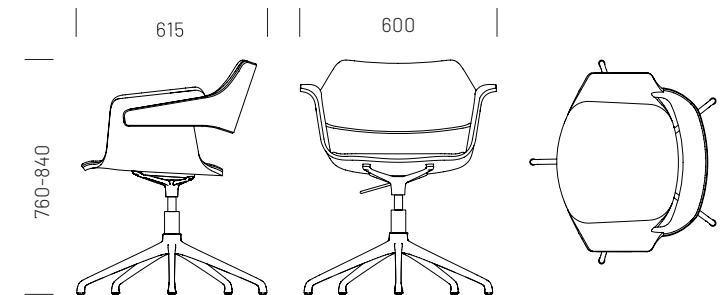

FLAGSHIP

Height-adjustable swivel armchair

The FLAGSHIP armchairs convey the natural warmth and character of wood but are soft in their shape and thus conform well to the human body. Coupled with swivel legs, the armchairs are ideally suited for domestic, contract and corporate environments as well.

Dimensions:

615 × 600 × 760-840 mm (L×W×H)

Seat height 450-530 mm

Seat width 400 mm

Seat depth 425 mm

Weight: 9,2 kg

Certificates:

Stability and safety: MSZ EN 12520:2016; MSZ EN 16139:2013

Surface resistance: EN 12720:2009+A1:2013; SIS 83 91 17 2) or EN 15186 3); EN 12722:2009+A1:2013; EN 12721:2009+A1:2013; NS 8061; EN ISO 105-E04:2013

SURFACE	UPHOLSTERY	PRICE
Lacquered oak / walnut	Camira Era	616 EUR
Lacquered oak / walnut	Gabriel Step Melange	653 EUR
Lacquered oak / walnut	Sørensen Leather ULTRA	653 EUR
Painted oak	Camira Era	653 EUR
Painted oak	Gabriel Step Melange	690 EUR
Painted oak	Sørensen Leather ULTRA	690 EUR