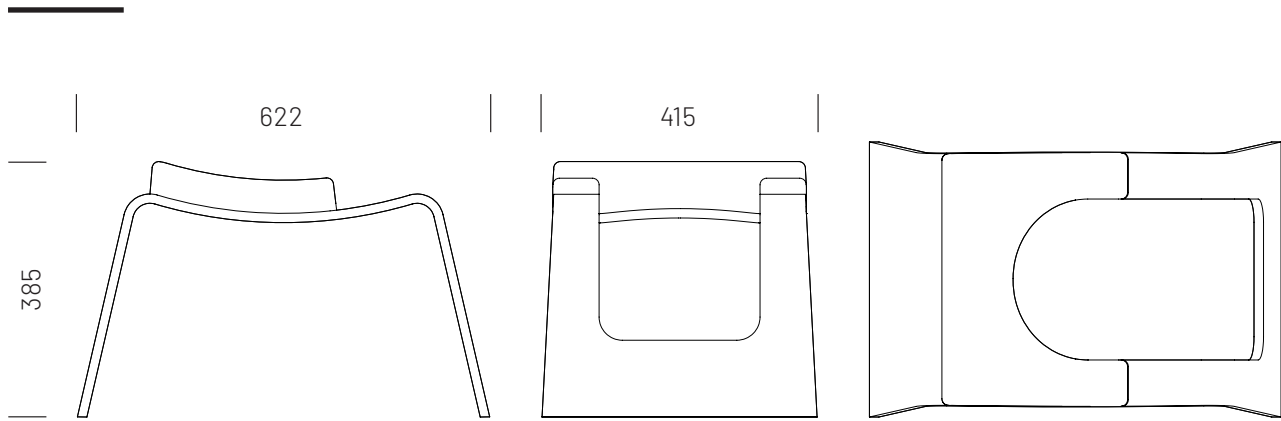

VESSEL

Year
2021

Yoga headstand bench

PLYDESIGN

The ancient science of yoga considers the headstand the king of all asanas, as it brings many benefits to our spiritual and physical bodies. The VESSEL yoga bench helps the asana be safely implemented and relieves tension in our cervical spine. Due to its design, VESSEL provides stable support, and the cushioned upper part serves as an essential comfort factor. These distinctive values reveal the versatile nature of plywood, which can bring ergonomics and design together in one product.

Dimensions:

622 × 415 × 385 mm (L × W × H)

Weight: 4 kg

The mark of
responsible forestry

**BIGSEE
WOODDESIGN
AWARD 2022
WINNER**

Material &
colour options

American walnut

European oak